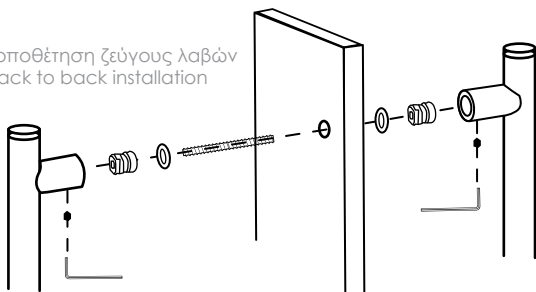

04.31/960.Z9

04.31/1060.Z9

04.31/1160.Z9

04.31/1260.Z9

inox 304

Τοποθέτηση ζεύγους λαβών  
Back to back installation

Τοποθέτηση μόνης λαβής  
Fixing of single pull handle

D	L
360mm	406mm
460mm	506mm
560mm	606mm
660mm	706mm
760mm	806mm
860mm	906mm
960mm	1.006mm
1.060mm	1.106mm
1.160mm	1.206mm
1.260mm	1.306mm