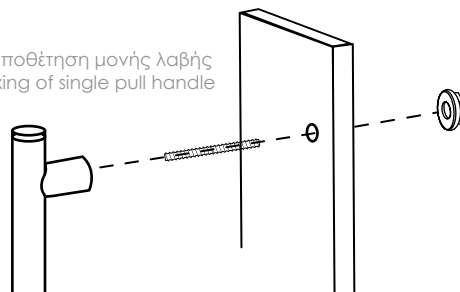

04.31/960.Z9

04.31/1060.Z9

04.31/1160.Z9

04.31/1260.Z9

inox 304

Τοποθέτηση ζεύγους λαβών  
Back to back installation

Τοποθέτηση μόνης λαβής  
Fixing of single pull handle

D	L
360mm	406mm
460mm	506mm
560mm	606mm
660mm	706mm
760mm	806mm
860mm	906mm
960mm	1.006mm
1.060mm	1.106mm
1.160mm	1.206mm
1.260mm	1.306mm