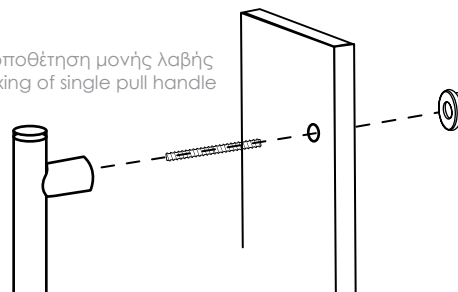

04.34/960.Z9

04.34/1060.Z9

04.34/1160.Z9

04.34/1260.Z9

inox 304

Τοποθέτηση ζεύγους λαβών  
Back to back installation

Τοποθέτηση μόνης λαβής  
Fixing of single pull handle

D	L
360mm	500mm
460mm	600mm
560mm	700mm
660mm	800mm
760mm	900mm
860mm	1.000mm
960mm	1.100mm
1.060mm	1.200mm
1.160mm	1.300mm
1.260mm	1.400mm