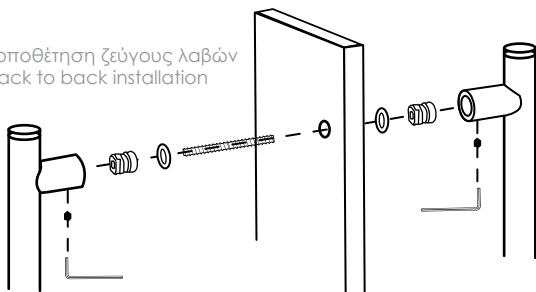

04.34/960.Z9

04.34/1060.Z9

04.34/1160.Z9

04.34/1260.Z9

inox 304

Τοποθέτηση ζεύγους λαβών  
Back to back installation

Τοποθέτηση μόνης λαβής  
Fixing of single pull handle

D	L
360mm	500mm
460mm	600mm
560mm	700mm
660mm	800mm
760mm	900mm
860mm	1.000mm
960mm	1.100mm
1.060mm	1.200mm
1.160mm	1.300mm
1.260mm	1.400mm