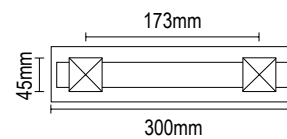

Λαβές Πόρτας

Door Pulls

brass

Τοποθέτηση μονής λαβής
Fixing of single pull handle

DP 04.9/250.59
NIKEL MAT / NICKEL MAT

DP 04.9/250.35
OPO MAT - OPO
ORO MAT - ORO