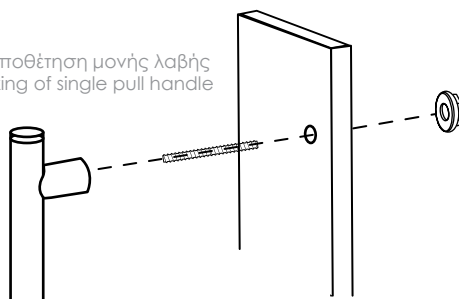

Λαβές Πόρτας

Door Pulls

brass

Τοποθέτηση μονής λαβής
Fixing of single pull handle

DP 04.9/250.59
NIKEL MAT / NICKEL MAT

DP 04.9/250.35
OPO MAT - OPO
ORO MAT - ORO